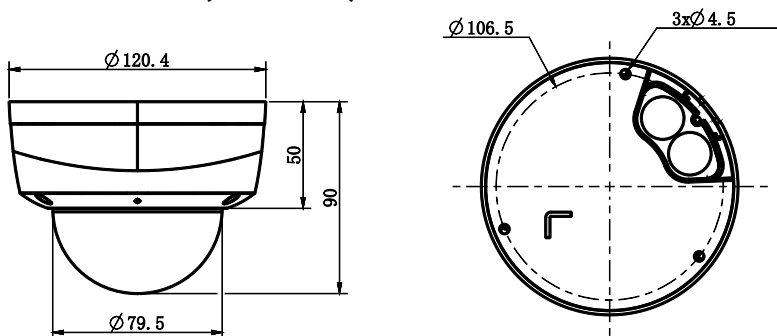

* Listed resolutions are only selectable options. It does not mean that all streams can work at their maximum resolution at the same time.

AVAILABLE MODEL

TC-C34KS SPEC: I3/E/Y/2.8MM/V4.0

Tiandy

DIMENSIONS (Unit: mm)